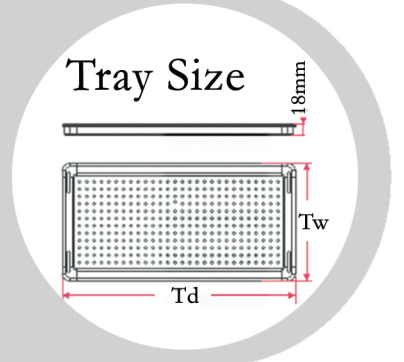

12
MINUTE
CYCLE

CLAVE8+
AUTOCLAVE
ULTRA FAST CLASS S

SPECIFICATIONS

-  12 Min Cycle
-  Small Footprint
-  Big Power

**Standard Configuration
2 Trays (3 trays Optional)

USB Datalogger
& Internal Printer Included

Model	Clave8+
Voltage	110V
Rated Power	1750W
Chamber Size	Ø6.7"x12.6"(8L)
Weight	82 lbs

DIMENSIONS	
W	16.5"
H	14.6"
D	20.7"
L1	14"
L2	13"
Td	10.4"
Tw	5.1"

Waste Water Drain Distilled Water Drain