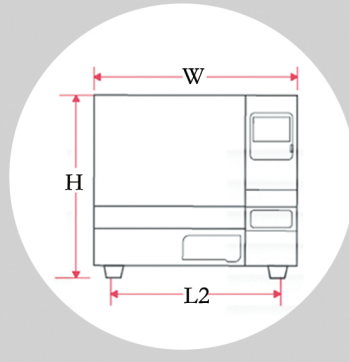

Model	Clave8+
Voltage	110V
Rated Power	1750W
Chamber Size	Ø6.7"x12.6"(8L)
Weight	82 lbs

DIMENSIONS	
W	16.5"
H	14.6"
D	20.7"
L1	14"
L2	13"
Td	10.4"
Tw	5.1"

Waste Water Drain Distilled Water Drain