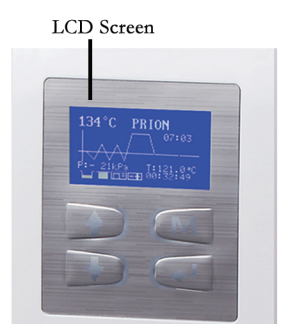

12
MINUTE
CYCLE

CLAVE8+
AUTOCLAVE
ULTRA FAST CLASS S

SPECIFICATIONS

-  12 Min Cycle
-  Small Footprint
-  Big Power

**Standard Configuration
2 Trays (3 trays Optional)

USB Datalogger
& Internal Printer Included

Model	Clave8+
Voltage	110V
Rated Power	1750W
Chamber Size	Ø6.7"x12.6"(8L)
Weight	82 lbs

DIMENSIONS	
W	16.5"
H	14.6"
D	20.7"
L1	14"
L2	13"
Td	10.4"
Tw	5.1"

Waste Water Drain Distilled Water Drain