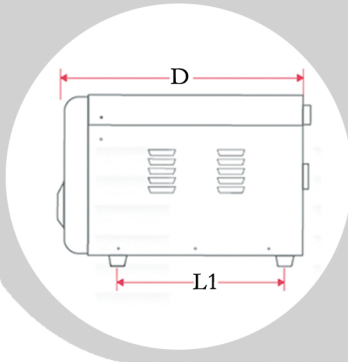

12
MINUTE
CYCLE

CLAVE8+
AUTOCLAVE
ULTRA FAST CLASS S

SPECIFICATIONS

-  12 Min Cycle
-  Small Footprint
-  Big Power

**Standard Configuration
2 Trays (3 trays Optional)

USB Datalogger
& Internal Printer Included

Model	Clave8+
Voltage	110V
Rated Power	1750W
Chamber Size	Ø6.7"x12.6"(8L)
Weight	82 lbs

DIMENSIONS	
W	16.5"
H	14.6"
D	20.7"
L1	14"
L2	13"
Td	10.4"
Tw	5.1"

Waste Water Drain Distilled Water Drain