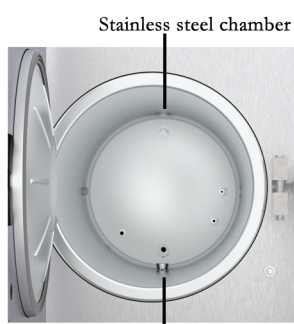

12
MINUTE
CYCLE

CLAVE8+
AUTOCLAVE
ULTRA FAST CLASS S

SPECIFICATIONS

-  12 Min Cycle
-  Small Footprint
-  Big Power

**Standard Configuration
2 Trays (3 trays Optional)

USB Datalogger
& Internal Printer Included

Model	Clave8+
Voltage	110V
Rated Power	1750W
Chamber Size	Ø6.7"x12.6"(8L)
Weight	82 lbs

DIMENSIONS	
W	16.5"
H	14.6"
D	20.7"
L1	14"
L2	13"
Td	10.4"
Tw	5.1"

Waste Water Drain Distilled Water Drain